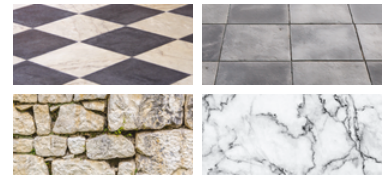

PRODUCT DIA.00995B

TILING

COUPZ
BY LEMAN

EN13236

SPECIFICATIONS:

REF	
-	-