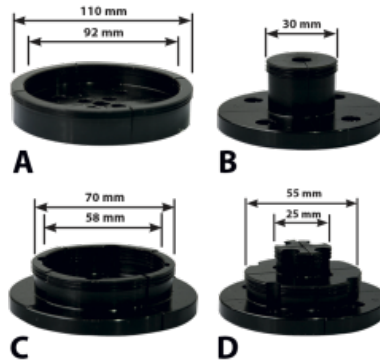

BOX OF 4 JAWS FOR MANDREL

- All jaws are usable in compression and expansion.
- Safety pin to prevent excessive opening.
- A : Big jaw.
- B : Long jaw.
- C : Middle jaw.
- D : Small jaw.

SPECIFICATIONS: