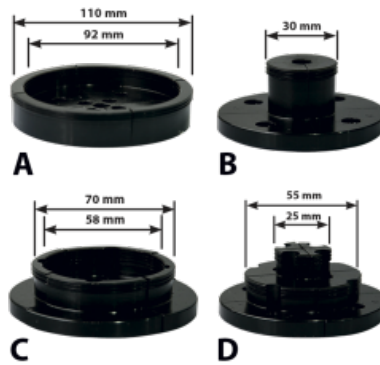

BOX OF 4 JAWS FOR MANDREL

- All jaws are usable in compression and expansion.
- Safety pin to prevent excessive opening.
- A : big jaw.
- B : long jaw.
- C : middle jaw.
- D : small jaw.

CARACTERISTIQUES :