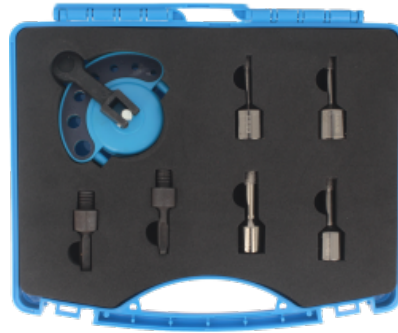

## BOX OF 4 M14 DIAMOND HOLE SAWS FOR STONEWARE

### LIVRÉ AVEC UN PLUG-IT

- Quick and user-friendly on grinder.
- Technologie vacuum brazed.
- Great resistance to raised temperatures during drilling.
- Excellent performance and longevity.
- Precise and clean holes.
- Ø 6/8/10/12 mm.
- Suction cup drill stand.

### SPECIFICATIONS:

REF					
VAL66.04	1	6/8/10/12	35	10	3661589110206