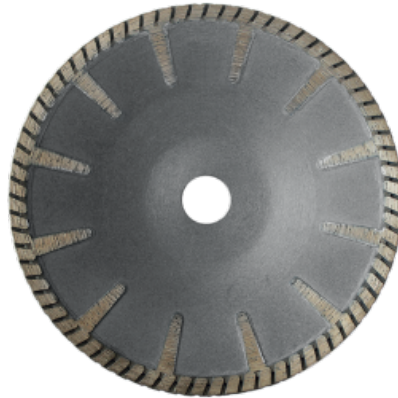

CONCAVE DIAMOND DISC FOR CURVED CUTS, GRANITE, CONCRETE

STONE/TILES

CONCRETE, NATURAL STONE, GRANITE

EN13236

EXPERT

SPECIAL CURVED CUT

- Fluted continuous rim diamond disc.
- Protective segments.
- Special design for curved cuts.
- Ideal for decorative creations on terrace.
- Working comfort and without risk of damaging the disc.

SPECIFICATIONS:

REF							
635125	1	125	12250	22,23	2,8	9	3661589099389
635180	1	180	8500	22,23	3,0	9	3661589099396