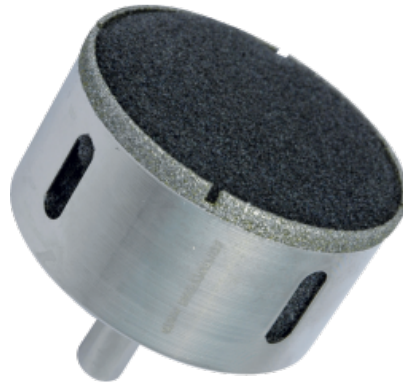

## DIAMOND HOLE SAW FOR TILING

- Diamond hole saw (treated by electrolysis).
- Quick and precise cutting.
- Use only with water.
- Each hole saw comes with a sponge to soak up water (from Ø 19 mm).
- Queue cylindrique avec 3 méplats de serrage.

### SPECIFICATIONS:

REF					
62.006	1	6	35	4	3661589 001474
62.008	1	8	35	4	3661589 001481
62.010	1	10	35	4	3661589 001498
62.012	1	12	35	4	3661589 001504
62.019	1	19	35	4	3510780 113038
62.022	1	22	35	4	3510780 113069