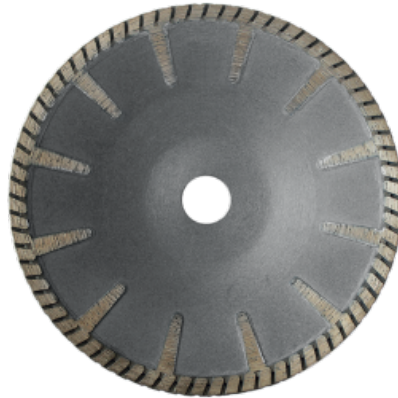

CONCAVE DIAMOND DISC FOR CURVED CUTS, GRANITE, CONCRETE

STONE/TILES

CONCRETE, NATURAL STONE, GRANITE

EN13236

EXPERT

SPECIAL CURVED CUT

- Fluted continuous rim diamond disc.
- Protective segments.
- Special design for curved cuts.
- Ideal for decorative creations on terrace.
- Working comfort and without risk of damaging the disc.

SPECIFICATIONS:

REF							
635125	1	125	12250	22,23	2,8	9	3661589 099389
635180	1	180	8500	22,23	3,0	9	3661589 099396